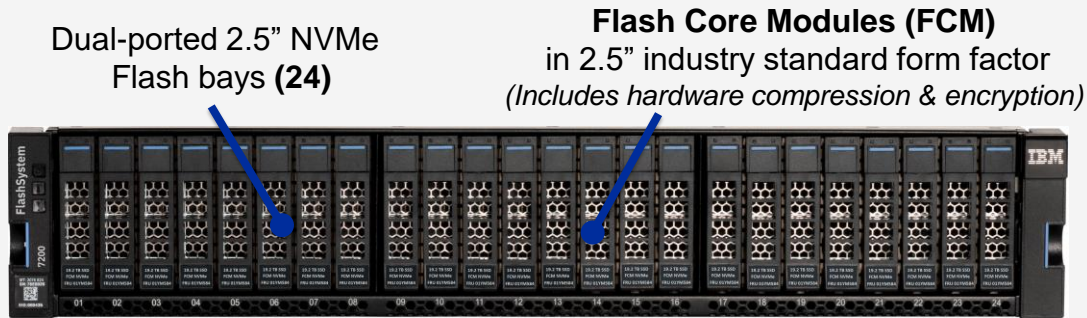

# IBM FlashSystem 7300

All-flash and hybrid flash arrays for midrange enterprise

**4.8, 9.6, 19.2, 38.4TB** FlashCore Modules

**1600GB** Storage Class Memory drive

**1.92, 3.84, 7.68, 15.36, 30.72TB** Industry-Standard NVMe drives

**800GB, 1.92, 3.84, 7.68, 15.36, 30.72TB** 12Gb SAS SSD & **1.2, 1.8, 2.4TB** 10k HDD & **6, 8, 10, 12, 14, 16, 18TB** 7.2k HDD drives in expansion enclosure(s)

**256GB, 768GB** or **1.5TB** cache

**10GbE** iSCSI ports