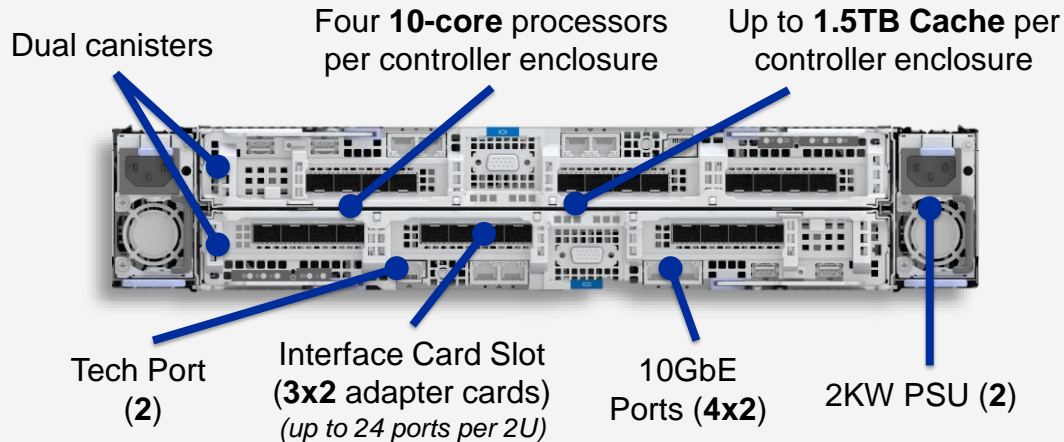

# IBM FlashSystem 7300

All-flash and hybrid flash arrays for midrange enterprise

**4.8, 9.6, 19.2, 38.4TB** FlashCore Modules

**1600GB** Storage Class Memory drive

**1.92, 3.84, 7.68, 15.36, 30.72TB** Industry-Standard NVMe drives

**800GB, 1.92, 3.84, 7.68, 15.36, 30.72TB** 12Gb SAS SSD & **1.2, 1.8, 2.4TB** 10k HDD & **6, 8, 10, 12, 14, 16, 18TB** 7.2k HDD drives in expansion enclosure(s)

**256GB, 768GB** or **1.5TB** cache

**10GbE** iSCSI ports

**32Gb** 4 port Fibre Channel (with NVMeoF), **10/25GbE & 100GbE** iSCSI and NVMe adapter cards

Up to **4-way** clustering

**2.3PBe** in 2U with FCM data reduction  
**32PB** with SAS expansions or virtualization